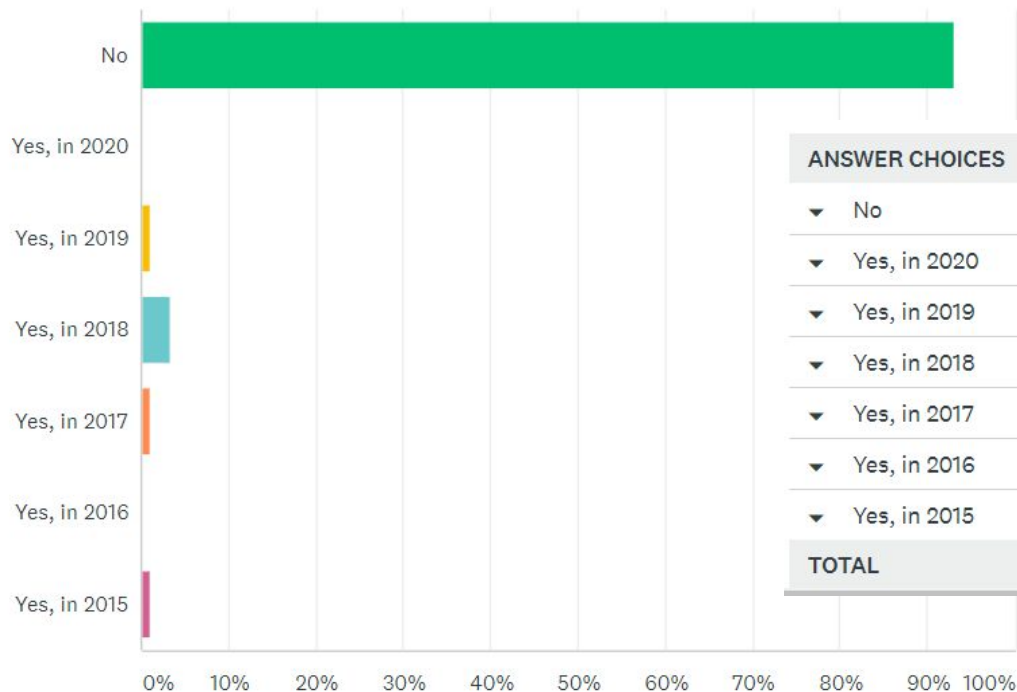

PFLA Security Survey Results

May 2020

Survey Details

Given in April and May 2020

87 people responded representing 69 memberships

In general, do you feel safe on the grounds of Paradise Falls?

Answered: 87 Skipped: 0

Answered: 87 Skipped: 0

ANSWER CHOICES	RESPONSES
▼ No	93.10% 81
▼ Yes, in 2020	0.00% 0
▼ Yes, in 2019	1.15% 1
▼ Yes, in 2018	3.45% 3
▼ Yes, in 2017	1.15% 1
▼ Yes, in 2016	0.00% 0
▼ Yes, in 2015	1.15% 1
TOTAL	87