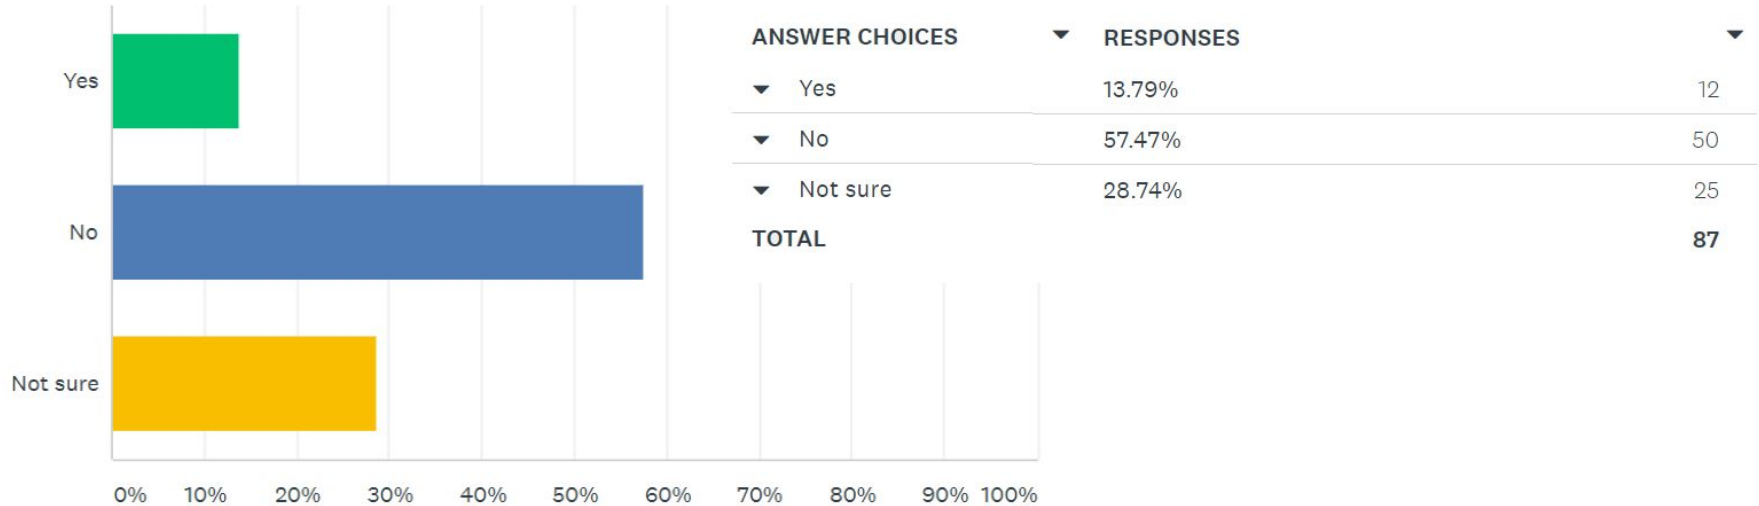

Do you feel that Paradise Falls has a problem with vandalism at your cottage and/or Association property?

Answered: 87 Skipped: 0