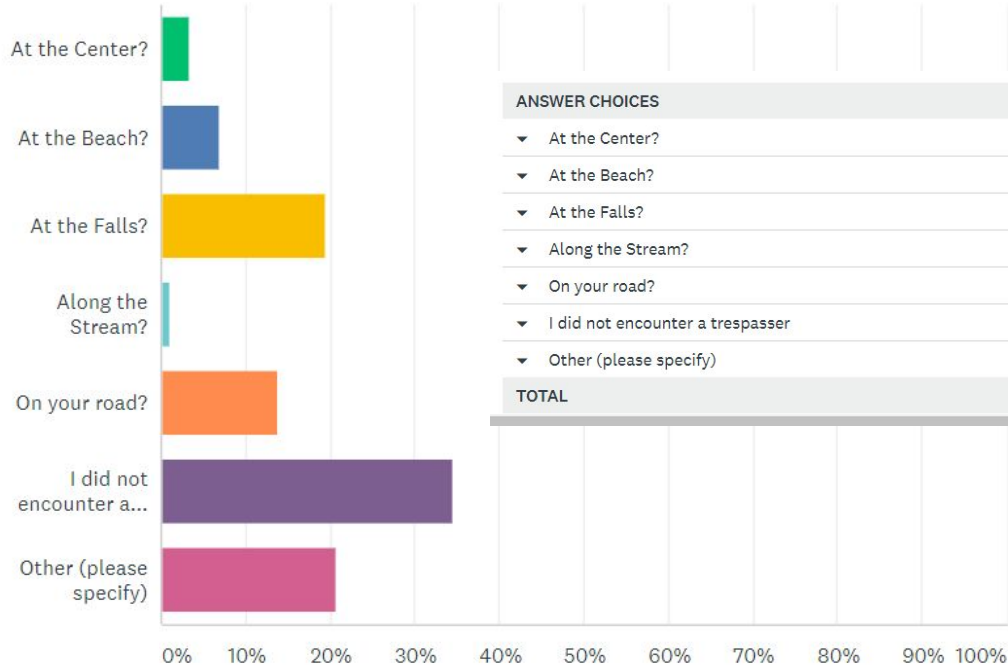

How many times have you witnessed trespassers in the past 12 months?

Answered: 87 Skipped: 0

If you encounter or have encountered a trespasser would you..

Answered: 87 Skipped: 0

If you encountered a trespasser(s) was it

Answered: 87 Skipped: 0

ANSWER CHOICES	RESPONSES
At the Center?	3.45% 3
At the Beach?	6.90% 6
At the Falls?	19.54% 17
Along the Stream?	1.15% 1
On your road?	13.79% 12
I did not encounter a trespasser	34.48% 30
Other (please specify)	20.69% 18
TOTAL	87