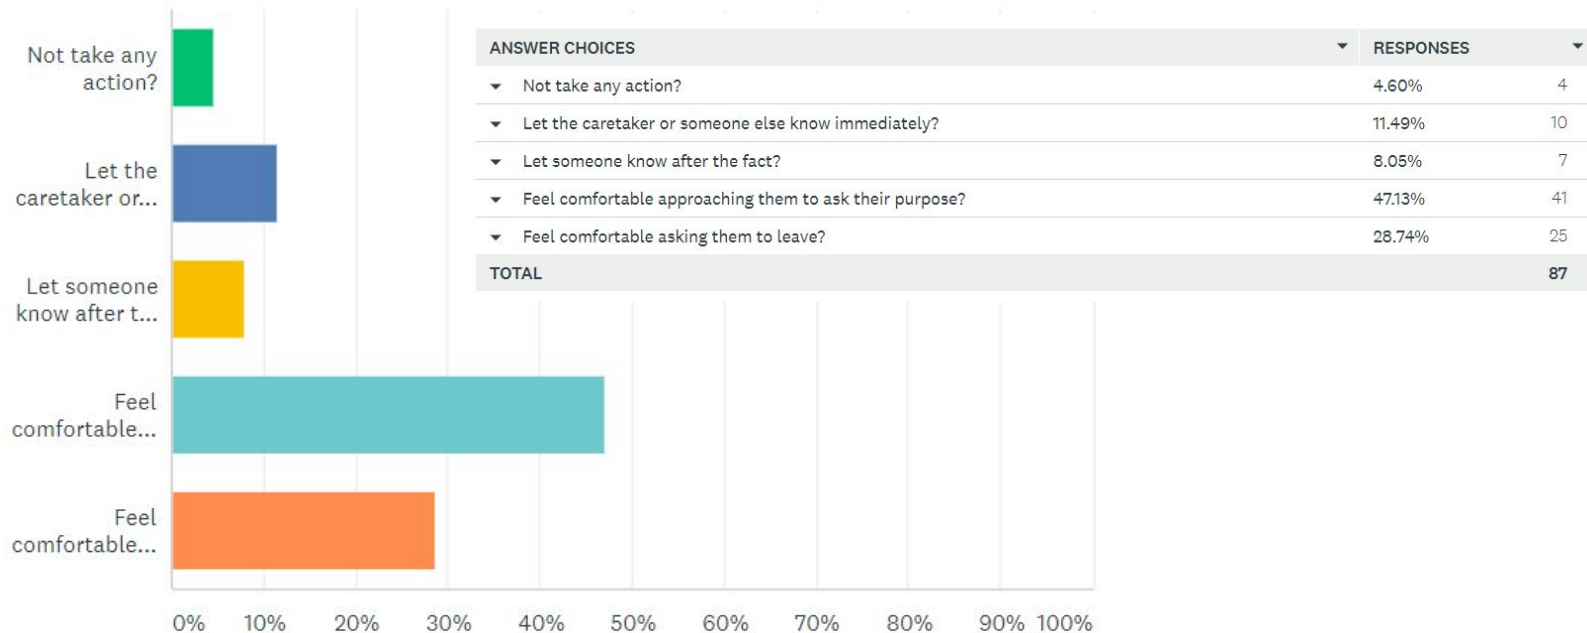

Have you personally encountered any trespassers?

Answered: 87 Skipped: 0

ANSWER CHOICES	RESPONSES	
▼ No	32.18%	28
▼ Yes	44.83%	39
▼ I don't know if they were trespassers but I didn't recognize them.	22.99%	20
TOTAL		87

How many times have you witnessed trespassers in the past 12 months?

Answered: 87 Skipped: 0

If you encounter or have encountered a trespasser would you..

Answered: 87 Skipped: 0

If you encountered a trespasser(s) was it