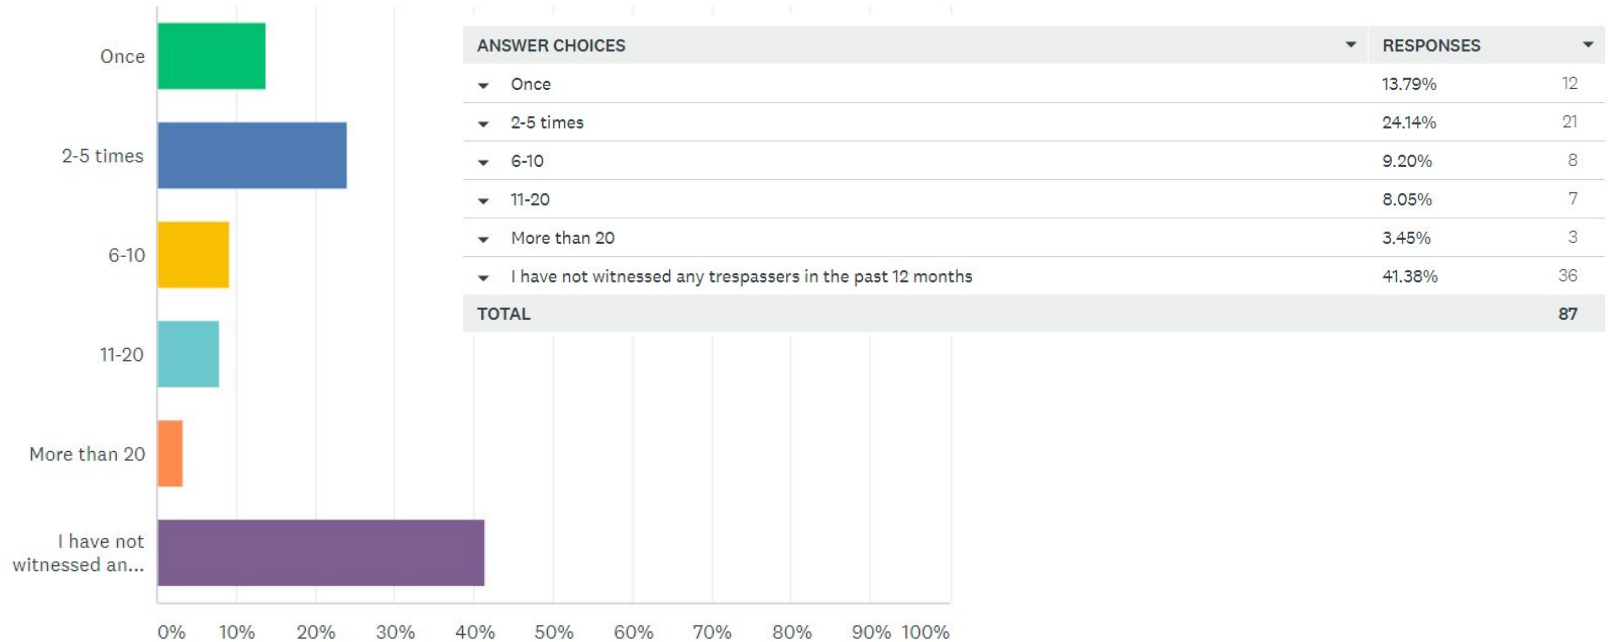

Have you personally encountered any trespassers?

Answered: 87 Skipped: 0

ANSWER CHOICES	RESPONSES	
▼ No	32.18%	28
▼ Yes	44.83%	39
▼ I don't know if they were trespassers but I didn't recognize them.	22.99%	20
TOTAL		87

How many times have you witnessed trespassers in the past 12 months?

Answered: 87 Skipped: 0

If you encounter or have encountered a trespasser would you..

Answered: 87 Skipped: 0

If you encountered a trespasser(s) was it