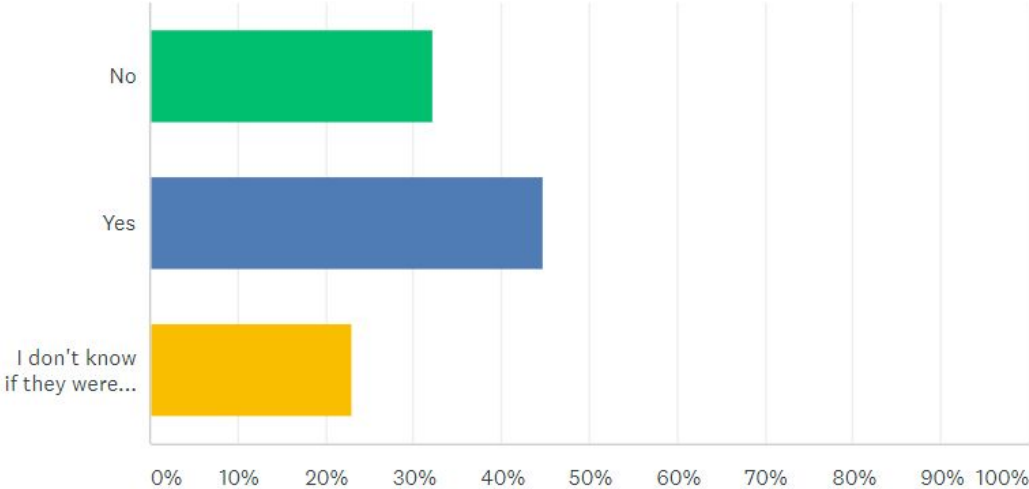

Have you personally encountered any trespassers?

Answered: 87 Skipped: 0

ANSWER CHOICES	RESPONSES	
▼ No	32.18%	28
▼ Yes	44.83%	39
▼ I don't know if they were trespassers but I didn't recognize them.	22.99%	20
TOTAL		87