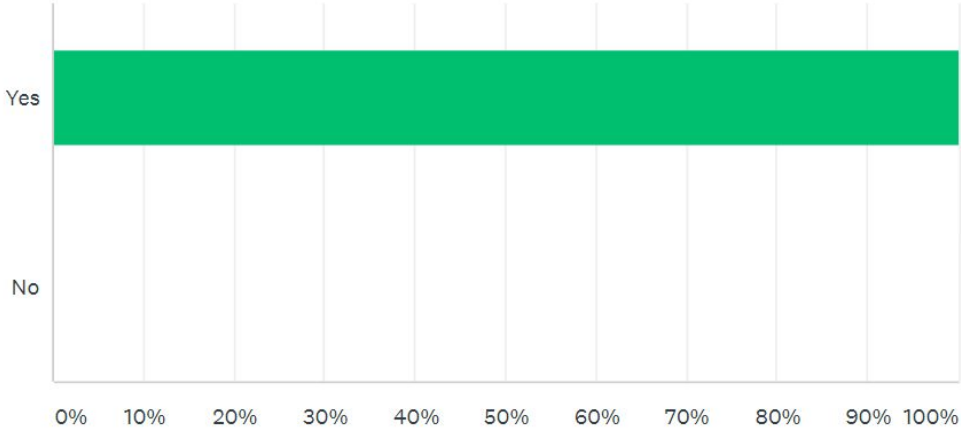

PFLA Security Survey Results

May 2020

Survey Details

Given in April and May 2020

87 people responded representing 69 memberships

In general, do you feel safe on the grounds of Paradise Falls?

Answered: 87 Skipped: 0