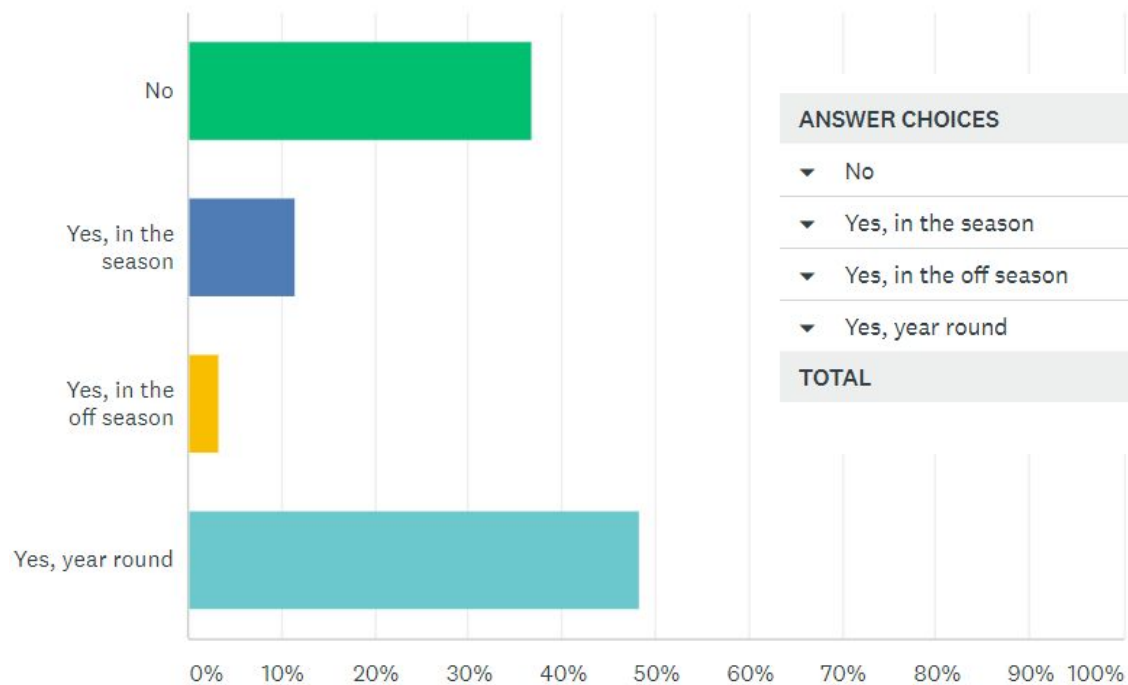

Do you feel Paradise Falls has a problem with trespassing?

Answered: 87 Skipped: 0

ANSWER CHOICES	RESPONSES	
▼ No	36.78%	32
▼ Yes, in the season	11.49%	10
▼ Yes, in the off season	3.45%	3
▼ Yes, year round	48.28%	42
TOTAL		87